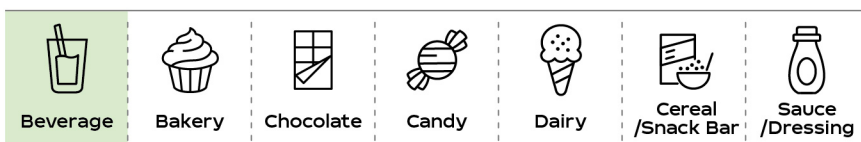

Samyang's Flavor modulator

Leading the next generation of optimal flavor solutions alongside Samyang's Nexweet Allulose, we proudly introduce our first breakthrough : the perfect flavor modulator tailored for beverages

"Samyang's total sugar reduction solution"

Nexweet®
Allulose

The ultimate solution for sugar reduction

High Intensity
Sweetener

Flavor
Modulator

Samyang's Flavor Modulator Solutions for Perfect Beverages

Sweetness Enhancer

- Lingering ↓
- Round Sweetness ↑
- Rich Sweetness ↑

Bitterness Masker

- Astringency ↓
- Metallic ↓
- Bitterness ↓

Natural Body Booster

- Body ↑
- Fullness ↑
- Mouthfeel ↑

Off-flavor ↓ Onset Intensity ↑ Clean Taste ↑ Overall Liking ↑

Samyang's tailored solutions are just the beginning...

With cutting-edge development and collaboration with world-renowned flavor houses, we offer customized product solutions to meet your exact needs

Contact Point
<https://www.samyangcorp.com>